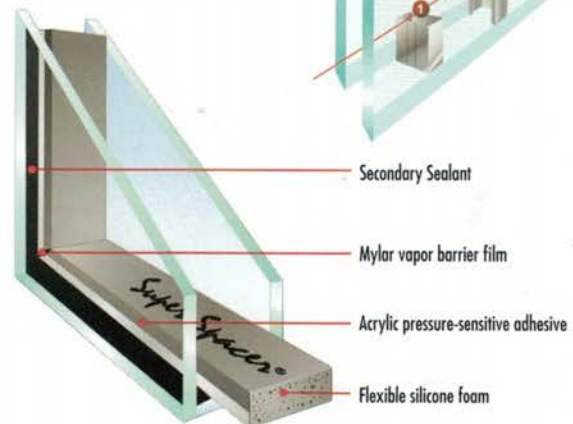

Mold needs moisture to grow. To keep condensation off of glass, windows need to have the warmest inside surface temperature as possible. The world's warmest edge occurs with Super Spacer.

Sound Absorption

The closed-cell polymer foam in Super Spacer transmits very little sound compared to conventional metal spacers. Another reason you're more comfortable at home with Super Spacer.

99% ARGON GAS RETENTION

An independent study found that Argon gas Insulated Glass units made with Super Spacer lost less than 1% in five years in both Accelerated Weather Cycling and High Humidity test. The Mylar vapor barrier film serves many purposes. Among them, it helps keep moisture out and the gas in.

Dual Pane

Up to
+17.10°F/8.28°C
average sight line temperature
difference on standard
insulated glass

Outside 0° F • Inside 70° F
Independently Tested

WINDOW STYLES

Double Hung

The double hung design is one of the most commonly requested windows we make and for good reason. It will fit most any application throughout the home. The smooth operation of the tilt latches allows the glass to be cleaned inside and out, from inside the room. The addition of grilles makes for a classic appearance and adds to the street appeal. Heavy duty extruded half screens come standard.