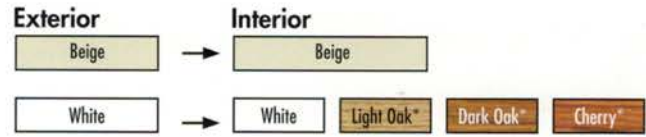

COLOR OPTIONS

Standard Color Options

Standard interior window colors are white and beige. Optional wood grain finishes are light oak, dark oak, and cherry.

*May Require Extended Lead Times

Custom Exterior Colors